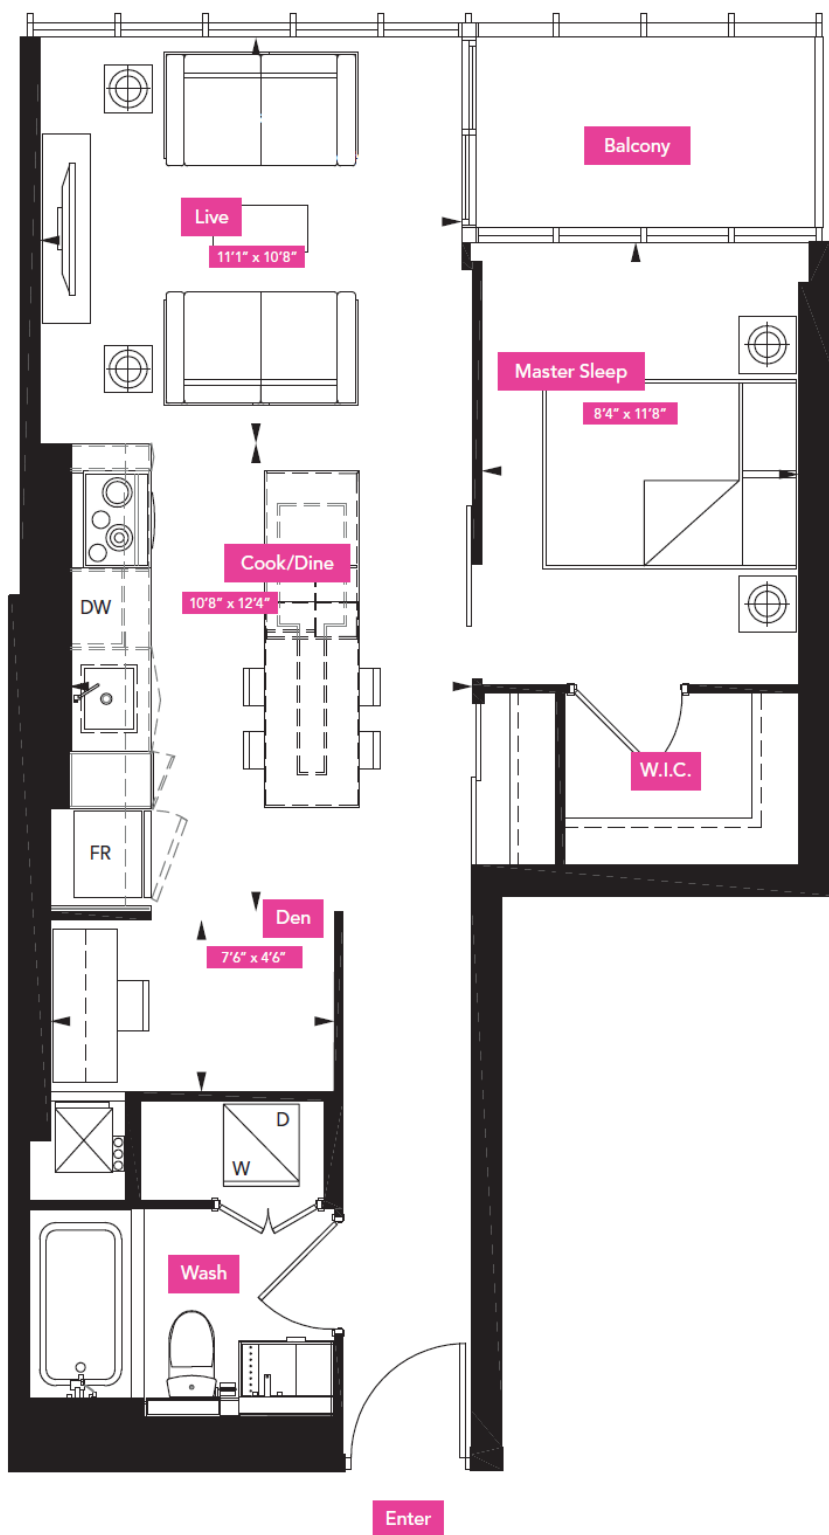

The Manuel

Interior 912 Square Feet | Two Bedroom

Floors 3-7

The Montoya

Interior 871 Square Feet | Two Bedroom

Floors 3-7

The Draper

Interior 564 Square Feet | Balcony 30 Square Feet | One Bedroom

Floors 3-7

The Haslam

Interior 800 Square Feet | Balcony 40 Square Feet | One Bedroom + Den

Enter

Floors 3-7

The Churchill

Interior 726 Square Feet | Balcony 95 Square Feet | One Bedroom + Den

Floors 3-7

The Duquette

Interior 876 Square Feet | Balcony 40 + 95 Square Feet | Two Bedroom

Floors 3-7

The Putman

Interior 913 Square Feet | Balcony 95 Square Feet | Two Bedroom

Floors 3-7

The Hagan

Interior 624 Square Feet | Balcony 40 Square Feet | One Bedroom + Den

Floors 3-7

The Hempel

Interior 672 Square Feet | Balcony 95 Square Feet | One Bedroom + Den

Floors 3-7

The Molyneux

Interior 757 Square Feet | Balcony 40 Square Feet | One Bedroom + Den

Floors 3-7

The Johnson