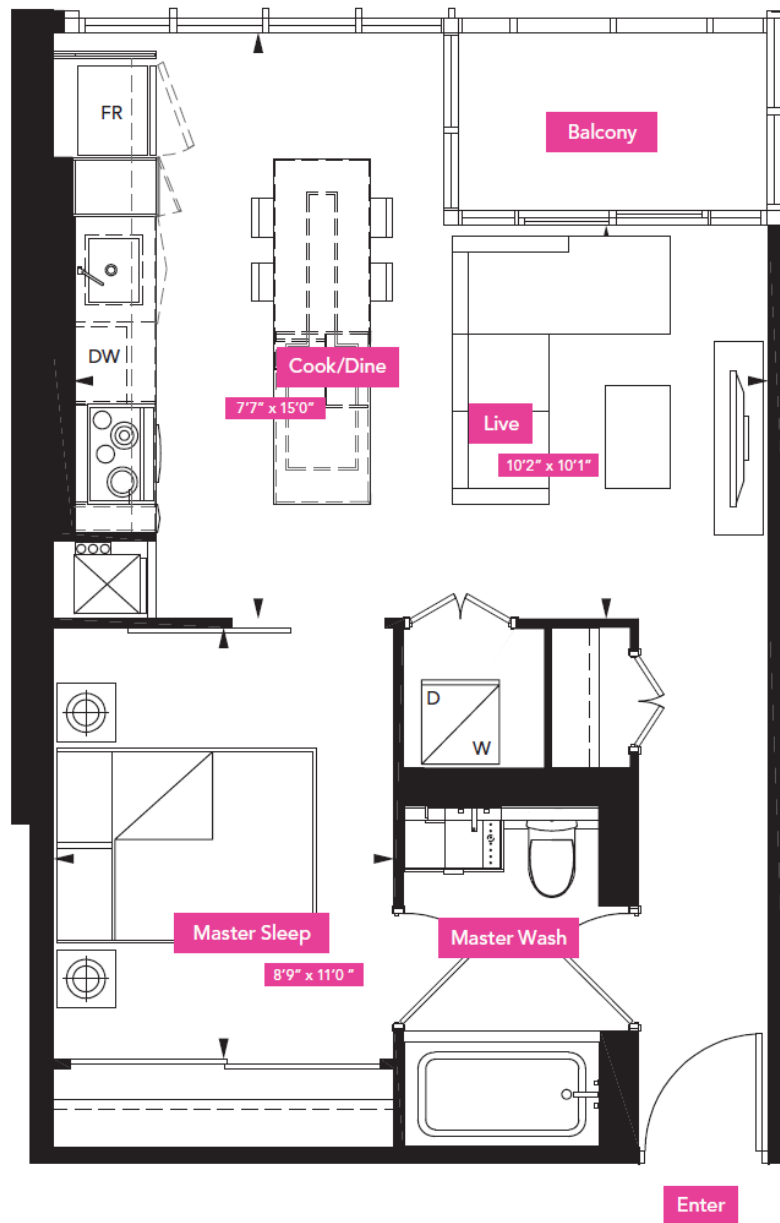

The Manuel

Interior 912 Square Feet | Two Bedroom

Floors 3-7

The Montoya

Interior 871 Square Feet | Two Bedroom

Floors 3-7

The Draper

Interior 564 Square Feet | Balcony 30 Square Feet | One Bedroom

The Duquette

Interior 876 Square Feet | Balcony 40 + 95 Square Feet | Two Bedroom

Floors 3-7

The Putman

Interior 913 Square Feet | Balcony 95 Square Feet | Two Bedroom

Floors 3-7

The Hagan

Interior 624 Square Feet | Balcony 40 Square Feet | One Bedroom + Den

Floors 3-7

The Hempel

Interior 672 Square Feet | Balcony 95 Square Feet | One Bedroom + Den

Floors 3-7

The Molyneux

Interior 757 Square Feet | Balcony 40 Square Feet | One Bedroom + Den

Floors 3-7

The Johnson

Interior 523 Square Feet | Balcony 30 Square Feet | One Bedroom

Floors 3-7