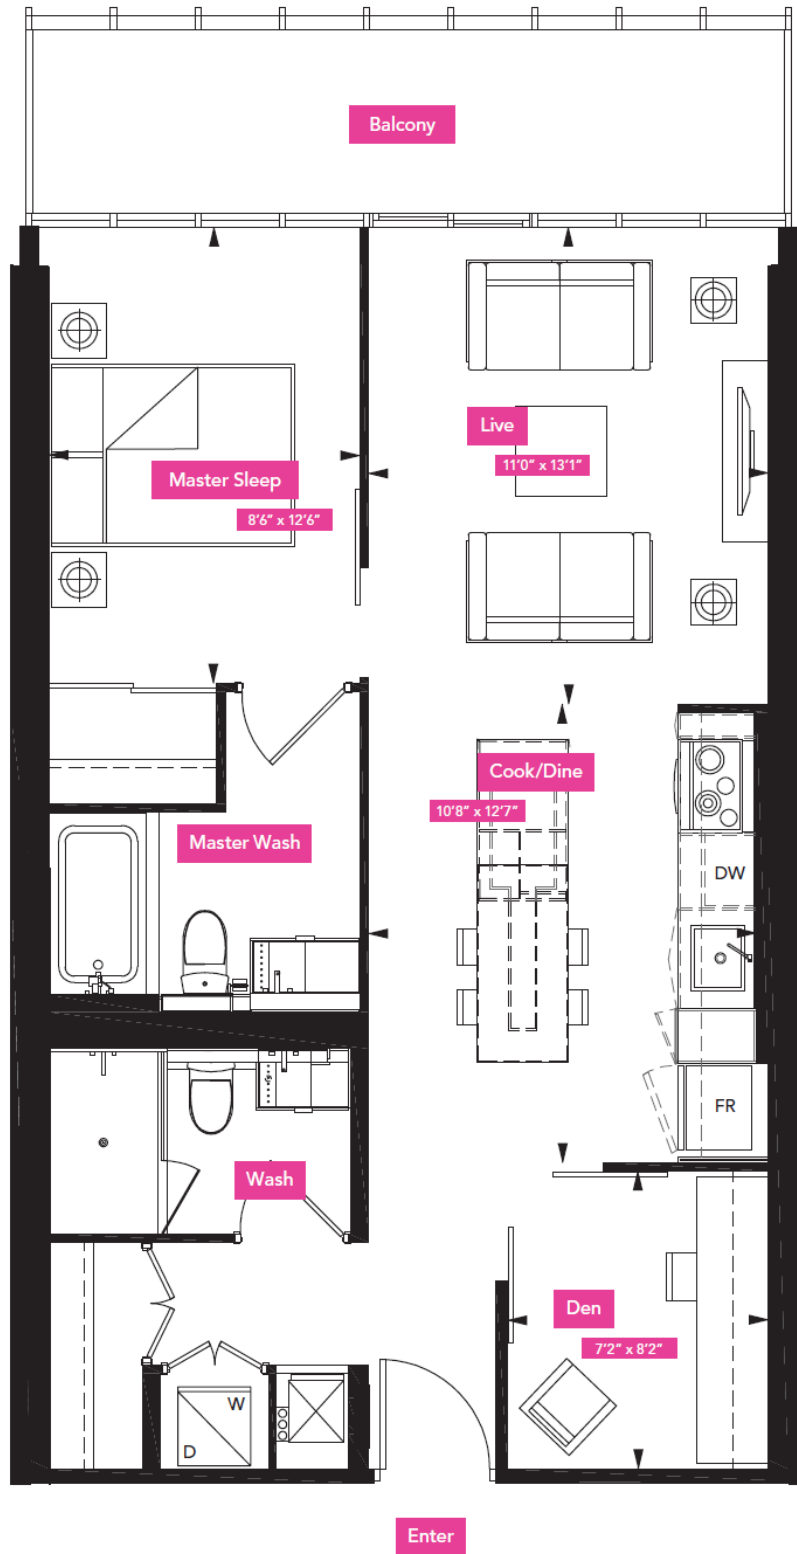

The Manuel

Interior 912 Square Feet | Two Bedroom

Floors 3-7

The Montoya

Interior 871 Square Feet | Two Bedroom

Floors 3-7

The Draper

Interior 564 Square Feet | Balcony 30 Square Feet | One Bedroom

Floors 3-7

The Haslam

Interior 800 Square Feet | Balcony 40 Square Feet | One Bedroom + Den

Enter

Floors 3-7

The Churchill

Interior 726 Square Feet | Balcony 95 Square Feet | One Bedroom + Den

Floors 3-7

The Duquette

Interior 876 Square Feet | Balcony 40 + 95 Square Feet | Two Bedroom

Floors 3-7

The Putman

Interior 913 Square Feet | Balcony 95 Square Feet | Two Bedroom

Floors 3-7

The Hagan

Interior 624 Square Feet | Balcony 40 Square Feet | One Bedroom + Den

Floors 3-7

The Hempel

Interior 672 Square Feet | Balcony 95 Square Feet | One Bedroom + Den

Floors 3-7

The Molyneux

Interior 757 Square Feet | Balcony 40 Square Feet | One Bedroom + Den

Floors 3-7

The Johnson