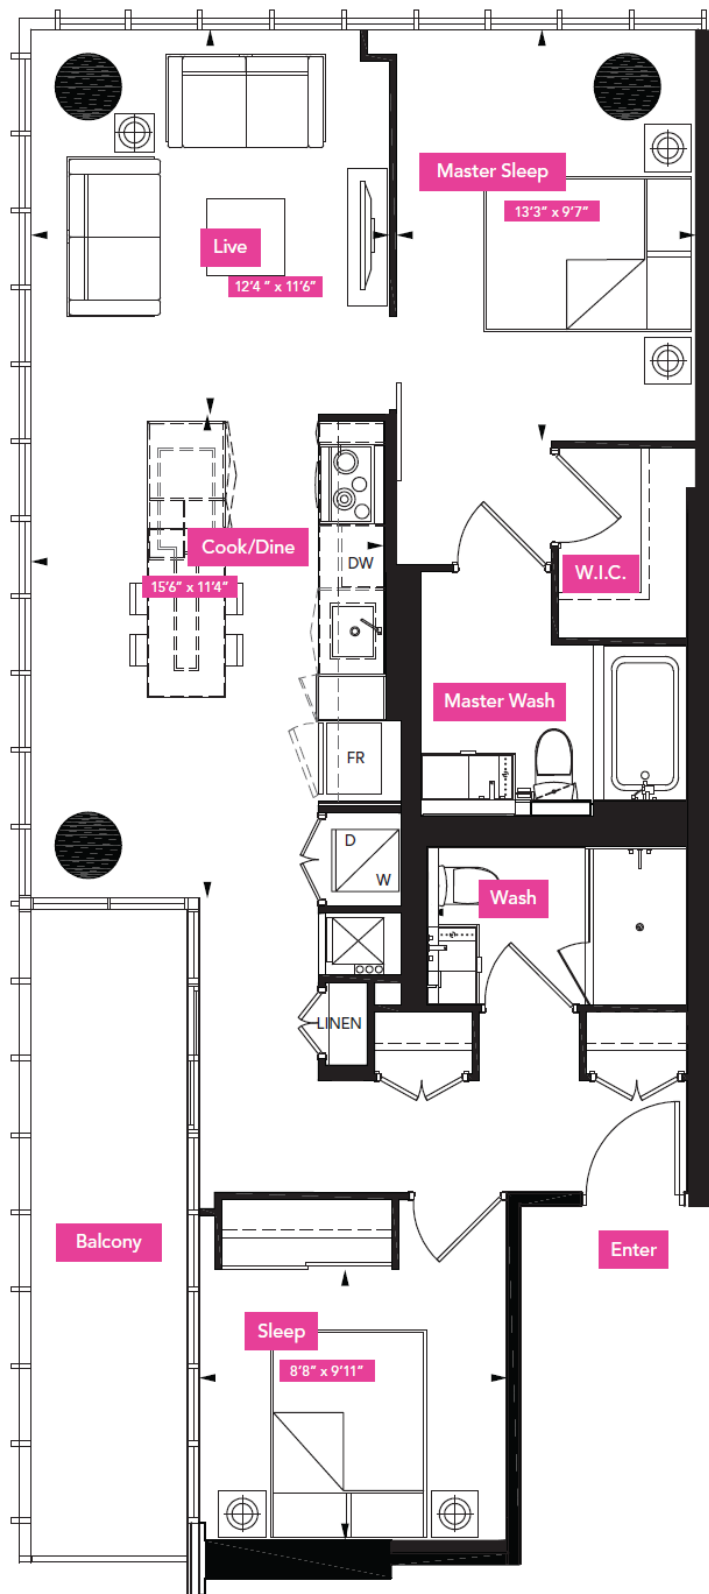

The Manuel

Interior 912 Square Feet | Two Bedroom

Floors 3-7

The Montoya

Interior 871 Square Feet | Two Bedroom

Floors 3-7

The Draper

Interior 564 Square Feet | Balcony 30 Square Feet | One Bedroom

Floors 3-7

The Haslam

Interior 800 Square Feet | Balcony 40 Square Feet | One Bedroom + Den

Enter

Floors 3-7

The Churchill

Interior 726 Square Feet | Balcony 95 Square Feet | One Bedroom + Den

Floors 3-7

The Duquette

Interior 876 Square Feet | Balcony 40 + 95 Square Feet | Two Bedroom

Floors 3-7

The Putman

Interior 913 Square Feet | Balcony 95 Square Feet | Two Bedroom

Floors 3-7

The Hagan

Interior 624 Square Feet | Balcony 40 Square Feet | One Bedroom + Den

Floors 3-7

The Hempel

Interior 672 Square Feet | Balcony 95 Square Feet | One Bedroom + Den

Floors 3-7

The Molyneux

Interior 757 Square Feet | Balcony 40 Square Feet | One Bedroom + Den

Floors 3-7

The Johnson