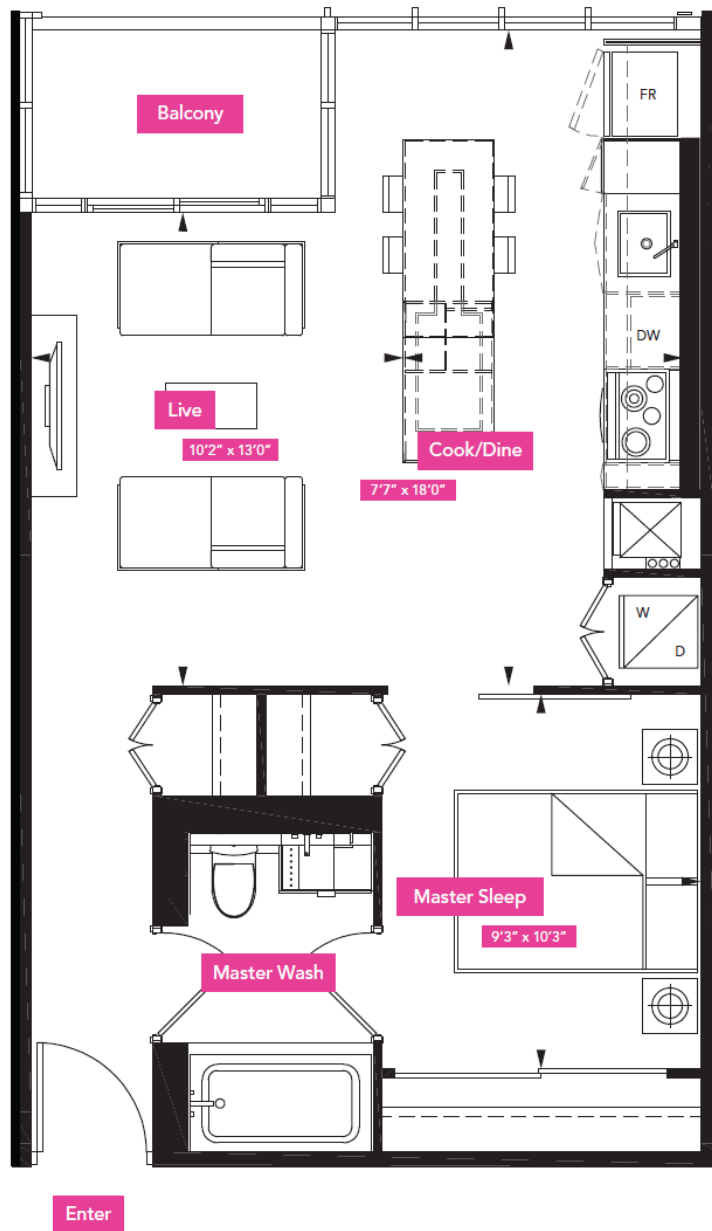

The Manuel

Interior 912 Square Feet | Two Bedroom

Floors 3-7

The Montoya

Interior 871 Square Feet | Two Bedroom

Floors 3-7

The Draper

Interior 564 Square Feet | Balcony 30 Square Feet | One Bedroom

Floors 3-7

The Haslam

Interior 800 Square Feet | Balcony 40 Square Feet | One Bedroom + Den

Enter

Floors 3-7

The Churchill

Interior 726 Square Feet | Balcony 95 Square Feet | One Bedroom + Den

Floors 3-7

The Duquette

Interior 876 Square Feet | Balcony 40 + 95 Square Feet | Two Bedroom

Floors 3-7

The Putman

Interior 913 Square Feet | Balcony 95 Square Feet | Two Bedroom

Floors 3-7

The Hagan

Interior 624 Square Feet | Balcony 40 Square Feet | One Bedroom + Den

Floors 3-7

The Hempel

Interior 672 Square Feet | Balcony 95 Square Feet | One Bedroom + Den

Floors 3-7

The Molyneux

Interior 757 Square Feet | Balcony 40 Square Feet | One Bedroom + Den

Floors 3-7

The Johnson