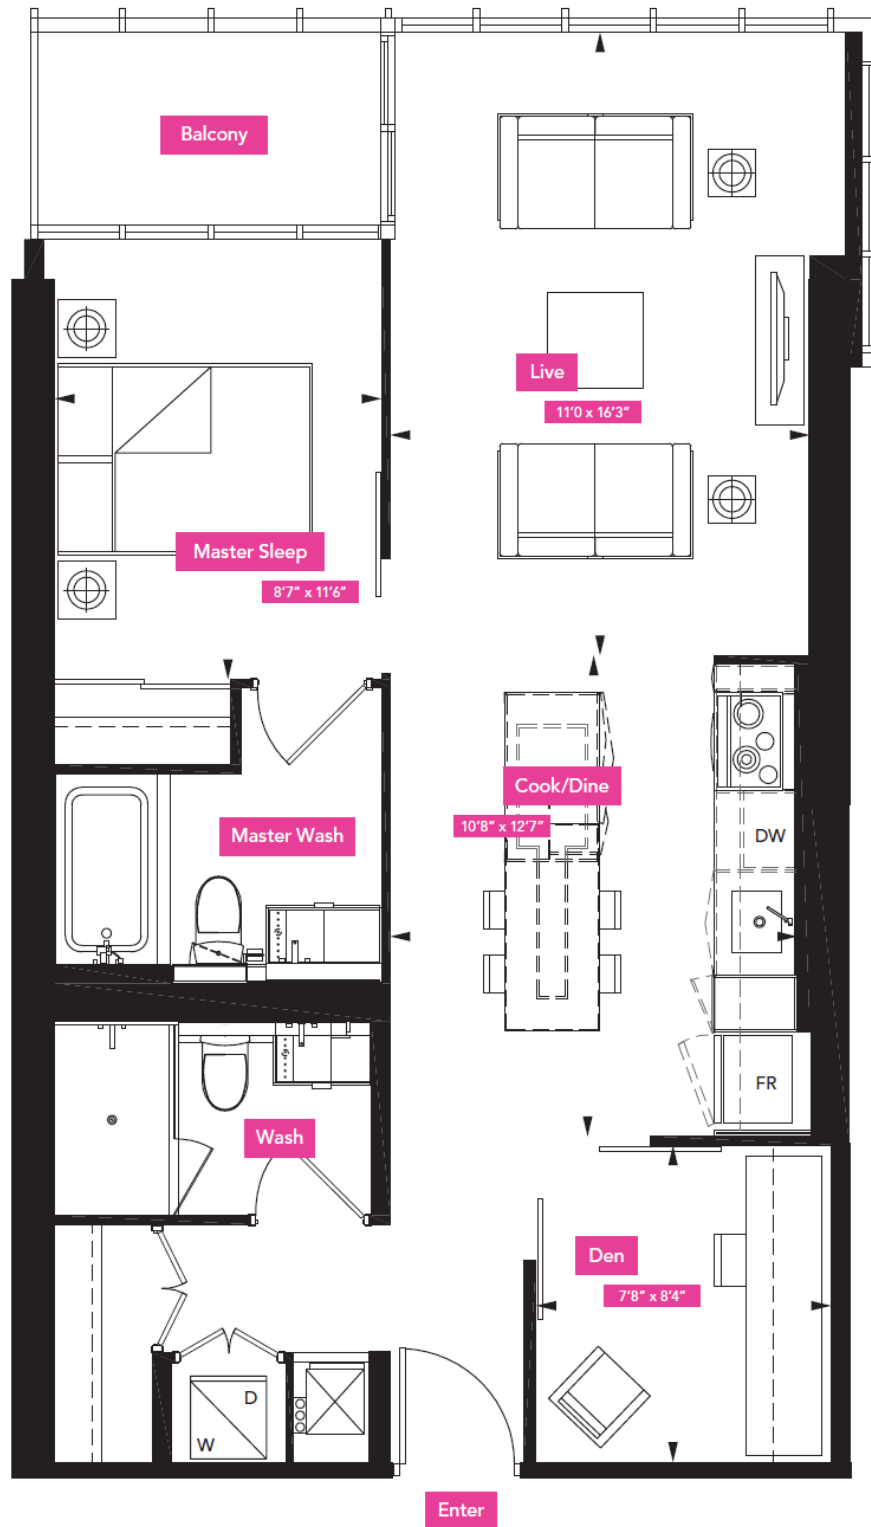

The Manuel

Interior 912 Square Feet | Two Bedroom

Floors 3-7

The Montoya

Interior 871 Square Feet | Two Bedroom

Floors 3-7

The Draper

Interior 564 Square Feet | Balcony 30 Square Feet | One Bedroom

The Duquette

Interior 876 Square Feet | Balcony 40 + 95 Square Feet | Two Bedroom

Floors 3-7

The Putman

Interior 913 Square Feet | Balcony 95 Square Feet | Two Bedroom

Floors 3-7

The Hagan

Interior 624 Square Feet | Balcony 40 Square Feet | One Bedroom + Den

Floors 3-7

The Hempel

Interior 672 Square Feet | Balcony 95 Square Feet | One Bedroom + Den

Floors 3-7

The Molyneux

Interior 757 Square Feet | Balcony 40 Square Feet | One Bedroom + Den

Floors 3-7

The Johnson

Interior 523 Square Feet | Balcony 30 Square Feet | One Bedroom

Floors 3-7