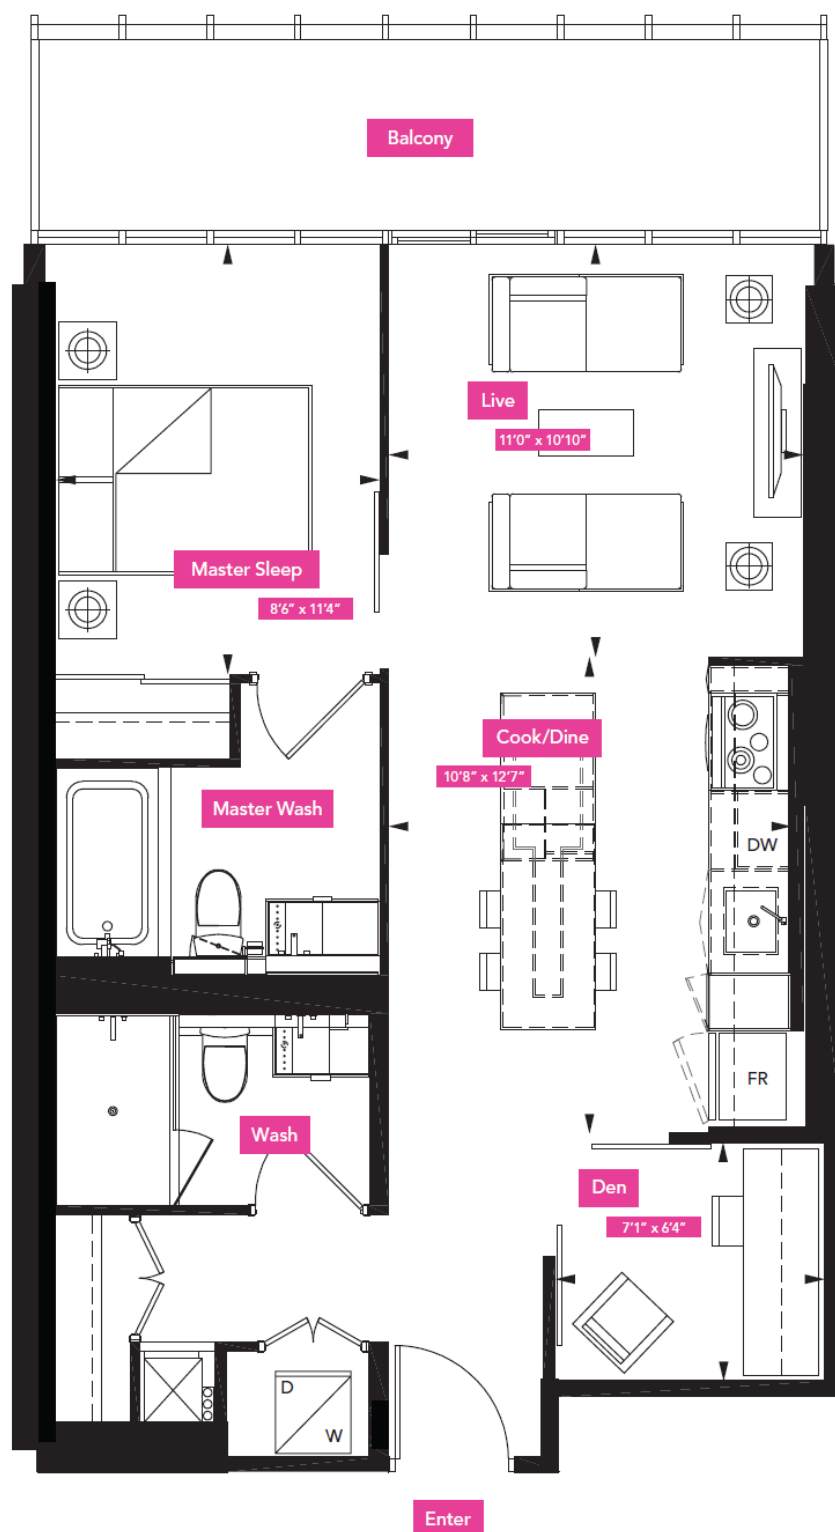

The Manuel

Interior 912 Square Feet | Two Bedroom

Floors 3-7

The Montoya

Interior 871 Square Feet | Two Bedroom

Floors 3-7

The Draper

Interior 564 Square Feet | Balcony 30 Square Feet | One Bedroom

Floors 3-7

The Haslam

Interior 800 Square Feet | Balcony 40 Square Feet | One Bedroom + Den

Enter

Floors 3-7

The Churchill

Interior 726 Square Feet | Balcony 95 Square Feet | One Bedroom + Den

Floors 3-7

The Duquette

Interior 876 Square Feet | Balcony 40 + 95 Square Feet | Two Bedroom

Floors 3-7

The Putman

Interior 913 Square Feet | Balcony 95 Square Feet | Two Bedroom

Floors 3-7

The Hagan

Interior 624 Square Feet | Balcony 40 Square Feet | One Bedroom + Den

Floors 3-7

The Hempel

Interior 672 Square Feet | Balcony 95 Square Feet | One Bedroom + Den

Floors 3-7

The Molyneux

Interior 757 Square Feet | Balcony 40 Square Feet | One Bedroom + Den

Floors 3-7

The Johnson