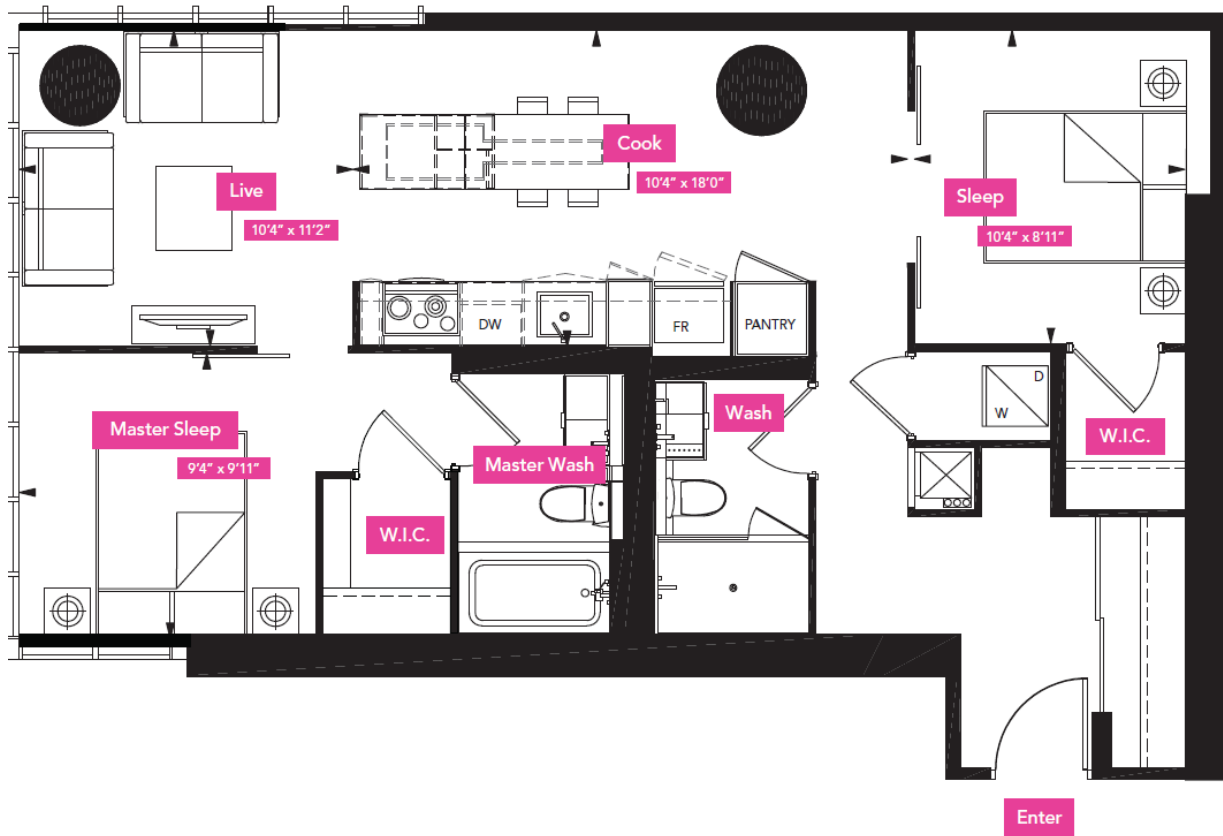

The Manuel

Interior 912 Square Feet | Two Bedroom

Floors 3-7

The Montoya

Interior 871 Square Feet | Two Bedroom

Floors 3-7

The Draper

Interior 564 Square Feet | Balcony 30 Square Feet | One Bedroom

Floors 3-7

The Haslam

Interior 800 Square Feet | Balcony 40 Square Feet | One Bedroom + Den

Enter

Floors 3-7

The Churchill

Interior 726 Square Feet | Balcony 95 Square Feet | One Bedroom + Den

Floors 3-7

The Duquette

Interior 876 Square Feet | Balcony 40 + 95 Square Feet | Two Bedroom

Floors 3-7

The Putman

Interior 913 Square Feet | Balcony 95 Square Feet | Two Bedroom

Floors 3-7

The Hagan

Interior 624 Square Feet | Balcony 40 Square Feet | One Bedroom + Den

Floors 3-7

The Hempel

Interior 672 Square Feet | Balcony 95 Square Feet | One Bedroom + Den

Floors 3-7

The Molyneux

Interior 757 Square Feet | Balcony 40 Square Feet | One Bedroom + Den

Floors 3-7

The Johnson