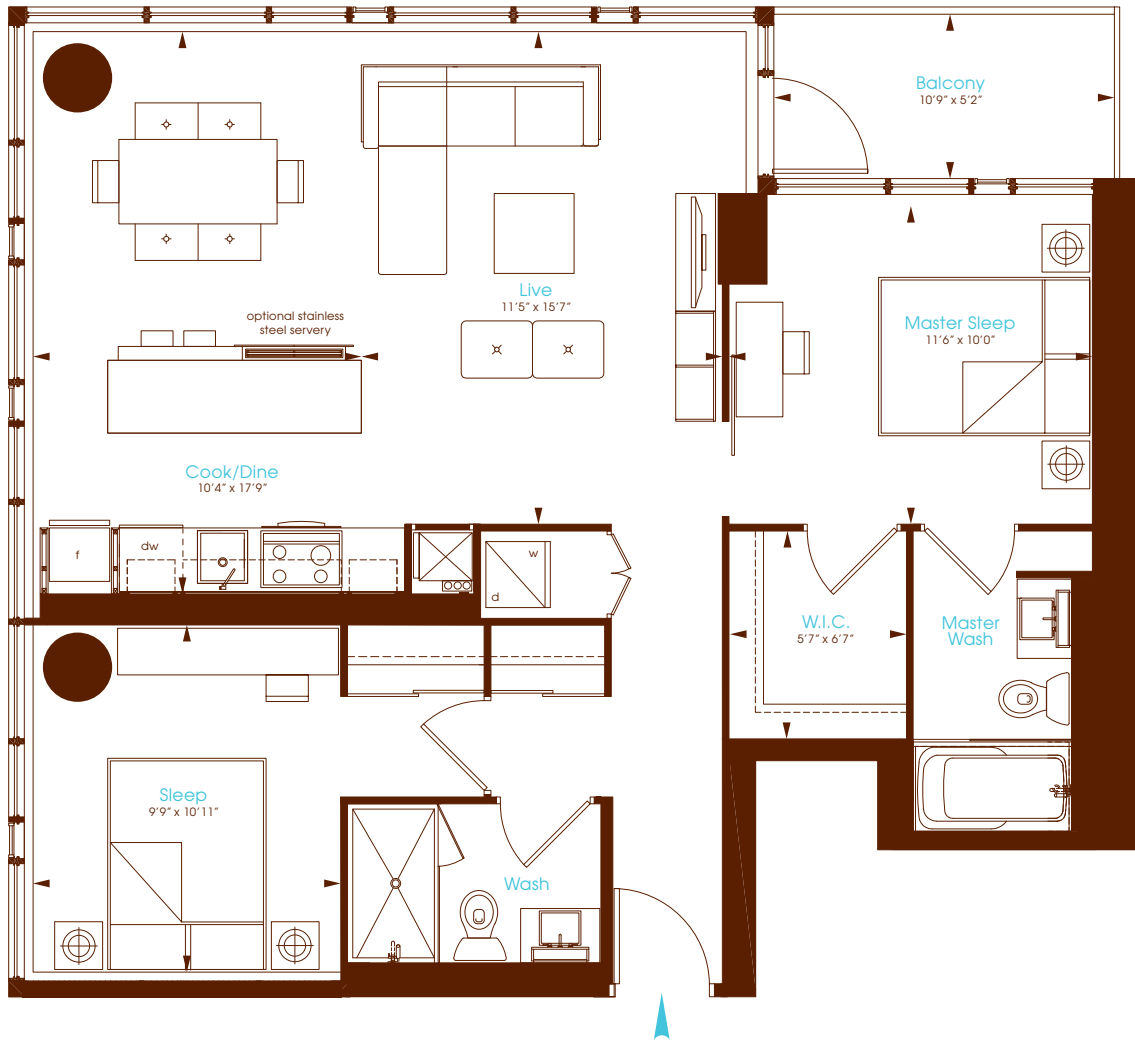

Damask

Two Bedroom

Interior 970 Square Feet
Balcony 56 Square Feet

Charlie
Condos that love you.

All dimensions are approximate. Sizes and specifications are subject to change without notice. E. & O. E. Actual useable floor space varies from stated floor area. All furniture is for illustrative purpose only. Window mullions will vary by floor.